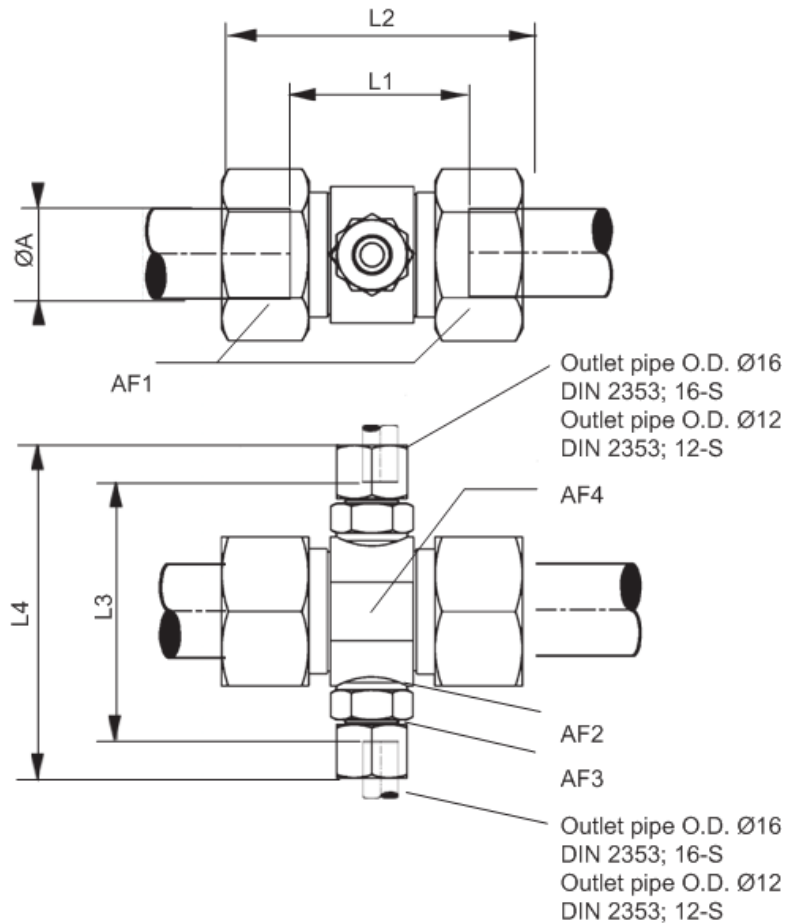

# Distribution Block: 2 x Ø16 and 2 x Ø12 Outlets

TECHNICAL DATA SHEET K0008948 REVISION A DATE: 18 Mar 2013

Product	Type	Mass	ØA	L1	L2	L3	L4	AF1	AF2	AF3	AF4
A-0001619	30S/1+1x16S-A	1.37kg	30	41	102	87	123	50	27	30	46
A-0001613	30S/1+1X12SA	1.26 kg	30	41	102	82	111	50	24	24	46

<b>General</b>	Body material	Stainless steel
	Nut material	Zinc-coated steel
<b>Installation</b>	Connections	Cutting ring DIN 2353